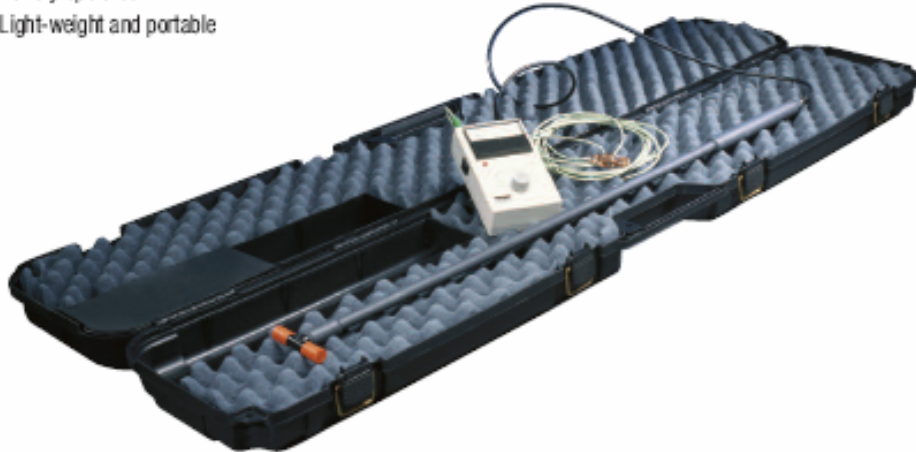

#### **Description**

---

The Corona Probe Model PPM-97 is a portable battery operated instrument for off-line detection of partial discharge in rotating machinery. The instrument with its ferrite probe is designed to measure corona pulses. The corona probe test is a valuable aid for detecting the presence of abnormal partial discharging in stator coil insulation. It is one of the best tools for pinpointing the exact location of PD activity within the stator winding.

## Features

- Tuned to corona pulse bandwidth
- Battery operated
- Light-weight and portable